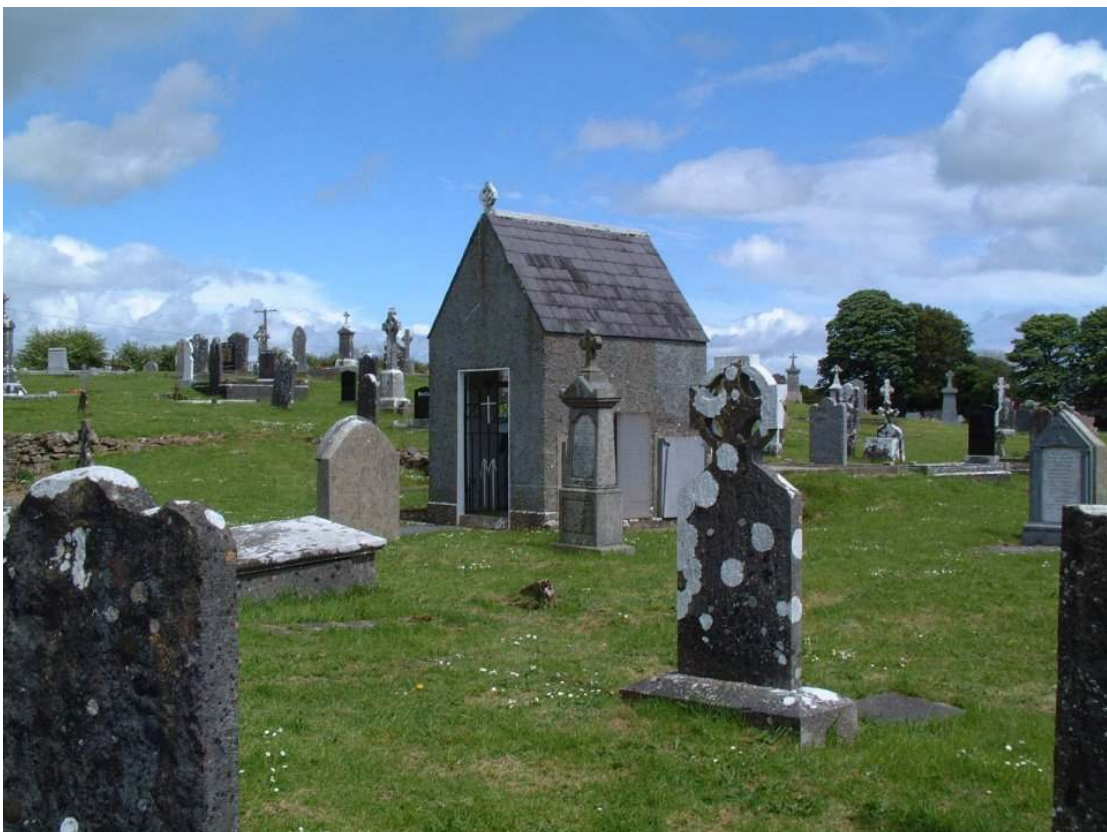

Granardkille Cemetery

Overview