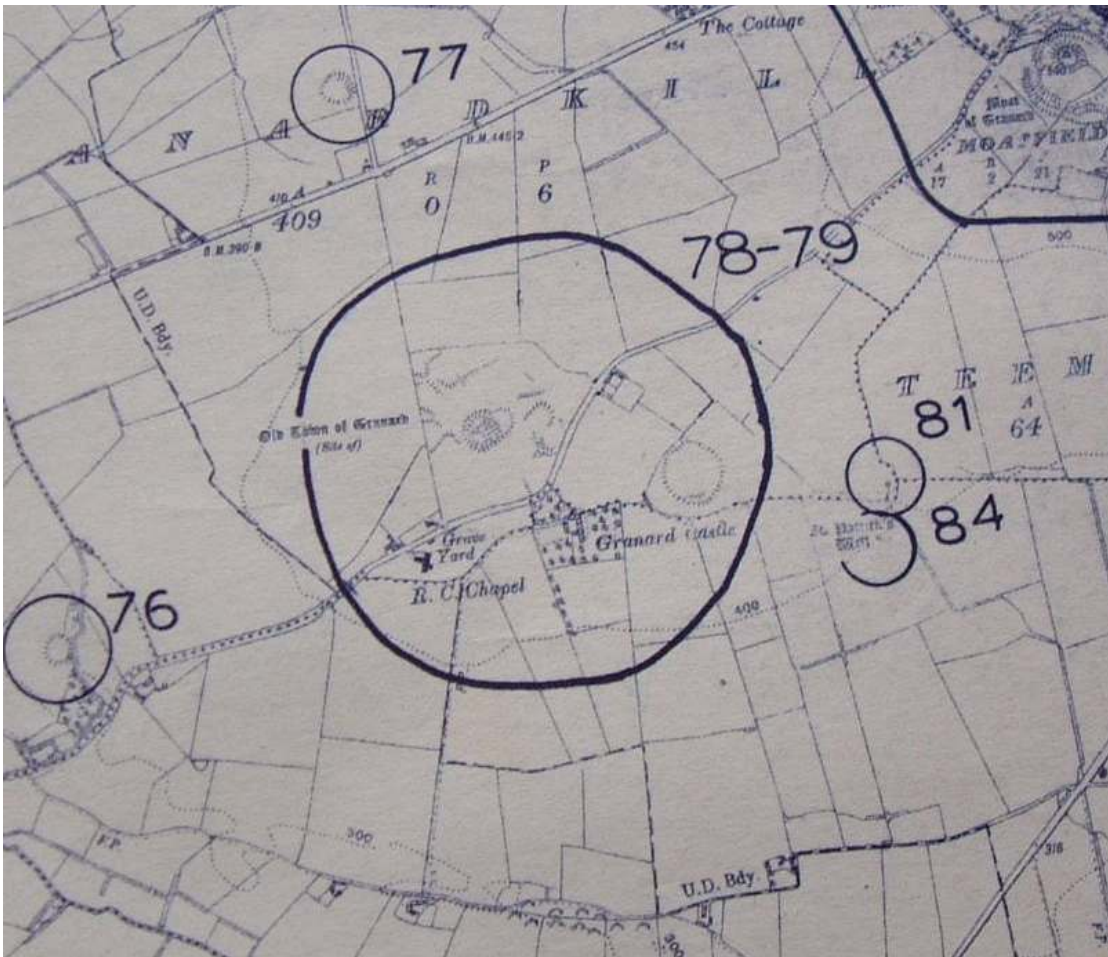

### *County Longford Graveyard Inventory*

Name of Fieldworker & Date of Audit	Jimmy Lennon: July 2005
Name of Graveyard	Granardkille
Dedication	Saint Guasacht
Townland	Granardkille
Parish	Granard
Diocese	Ardagh & Clonmacnoise
County	Longford
Nearest National Primary National Secondary or Regional Road.	R194
Current Status	Open (Near Full)
Graveyard Description	Box, table, flat and standing memorials. Wall plaques also
Denomination	RC
Place of Worship	Small Oratory
Pattern Day	No
Owner	Longford County Council
Number of inscribed memorials	750
Date of oldest inscription	<i>John O'Donnell died 1<sup>st</sup> April 1787</i>
Date of latest inscription	<i>Seamus Kiernan, Adragullion, died Feb. 2005</i>
Access	Public.
Access Form	Gravel
Gateways & Stiles	1 large wrought iron gate and 3 smaller gates, all leading on to the same road
Wheelchair Access	Limited.
Parking Space	None designated
Pathways	Gravel and in good condition
Boundary Type	Stonewall with capping next road The rest of the boundaries consist of hawthorn hedge, concrete wall, clay ditch with hedge and mesh-wire fencing
Boundary condition	Good to fair
Terrain	Mixed
Growth of vegetation	Grasses well maintained
Overall condition	Maintained to a very high standard
Historical Ruins or Artefacts	Stone font in oratory
Directional Signage and its condition	None
Information Panels and their condition	None
Signs of vandalism	None
Area Engineer	Longford County Council Sanitary and Environment Dept. Tel. 043- 43356
Recorded in Irish Church Temporalities Commission Report for Period 1869- 80	No
RMP Number	LFO10-07802. Church Site Possible
RPS Number	Not listed
Caretaker & contact number	Mr. M.J. Cronogue, Church Street, Granard. 043 - 87018

*Granardkille Cemetery*

**Main Entrance**

**Overview**

Artefact

RMP Map.