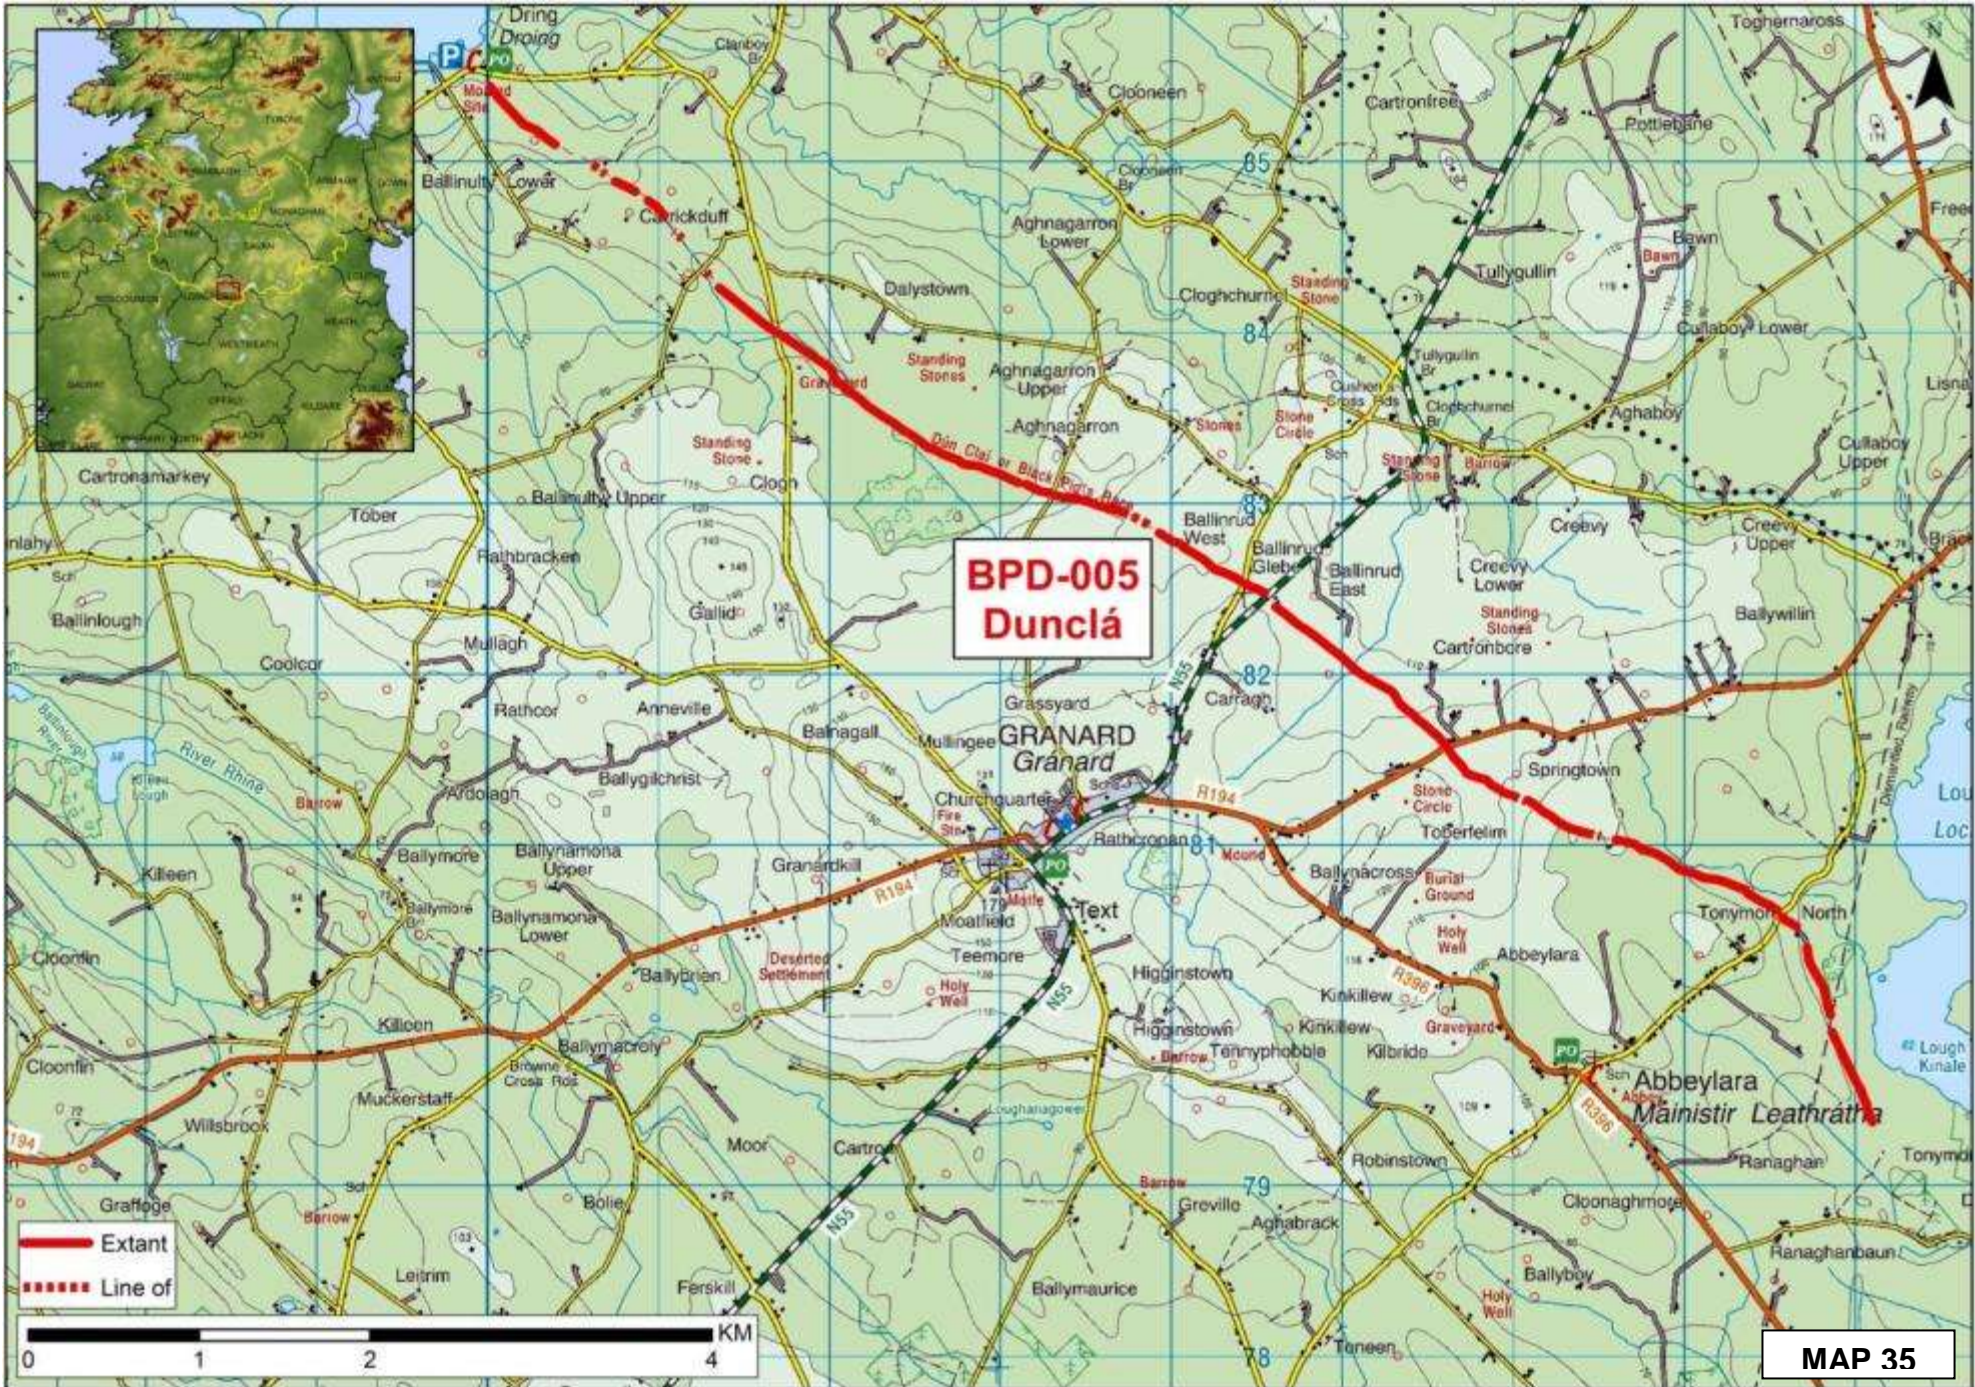

Legend

- Extant
- Line of
- RMP

MAP 36

LF006-057
Castle - Motte

LF006-058
Ringfort - Rath

LF006-059
Ringfort - Rath

LF006-060
Ringfort - Rath

BPD-005
Dubclá
LF006-066

LF006-063
Ringfort - Rath

BPD-005
Dunclá

Legend
RMP

0 100 200 400 m

MAP 37

LF010-124 Ringfort - Rath

LF010-110 Standing Stone

BPD-005
Dunclá

CARTRONBORE

BALLYNACROSS

SPRINGTOWN

Legend

-  Extant
-  RMP
-  Line of

MAP 44

MAP 45

MAP 46

Legend

- Extant
- Line of
- RMP

MAP 48

MAP 49