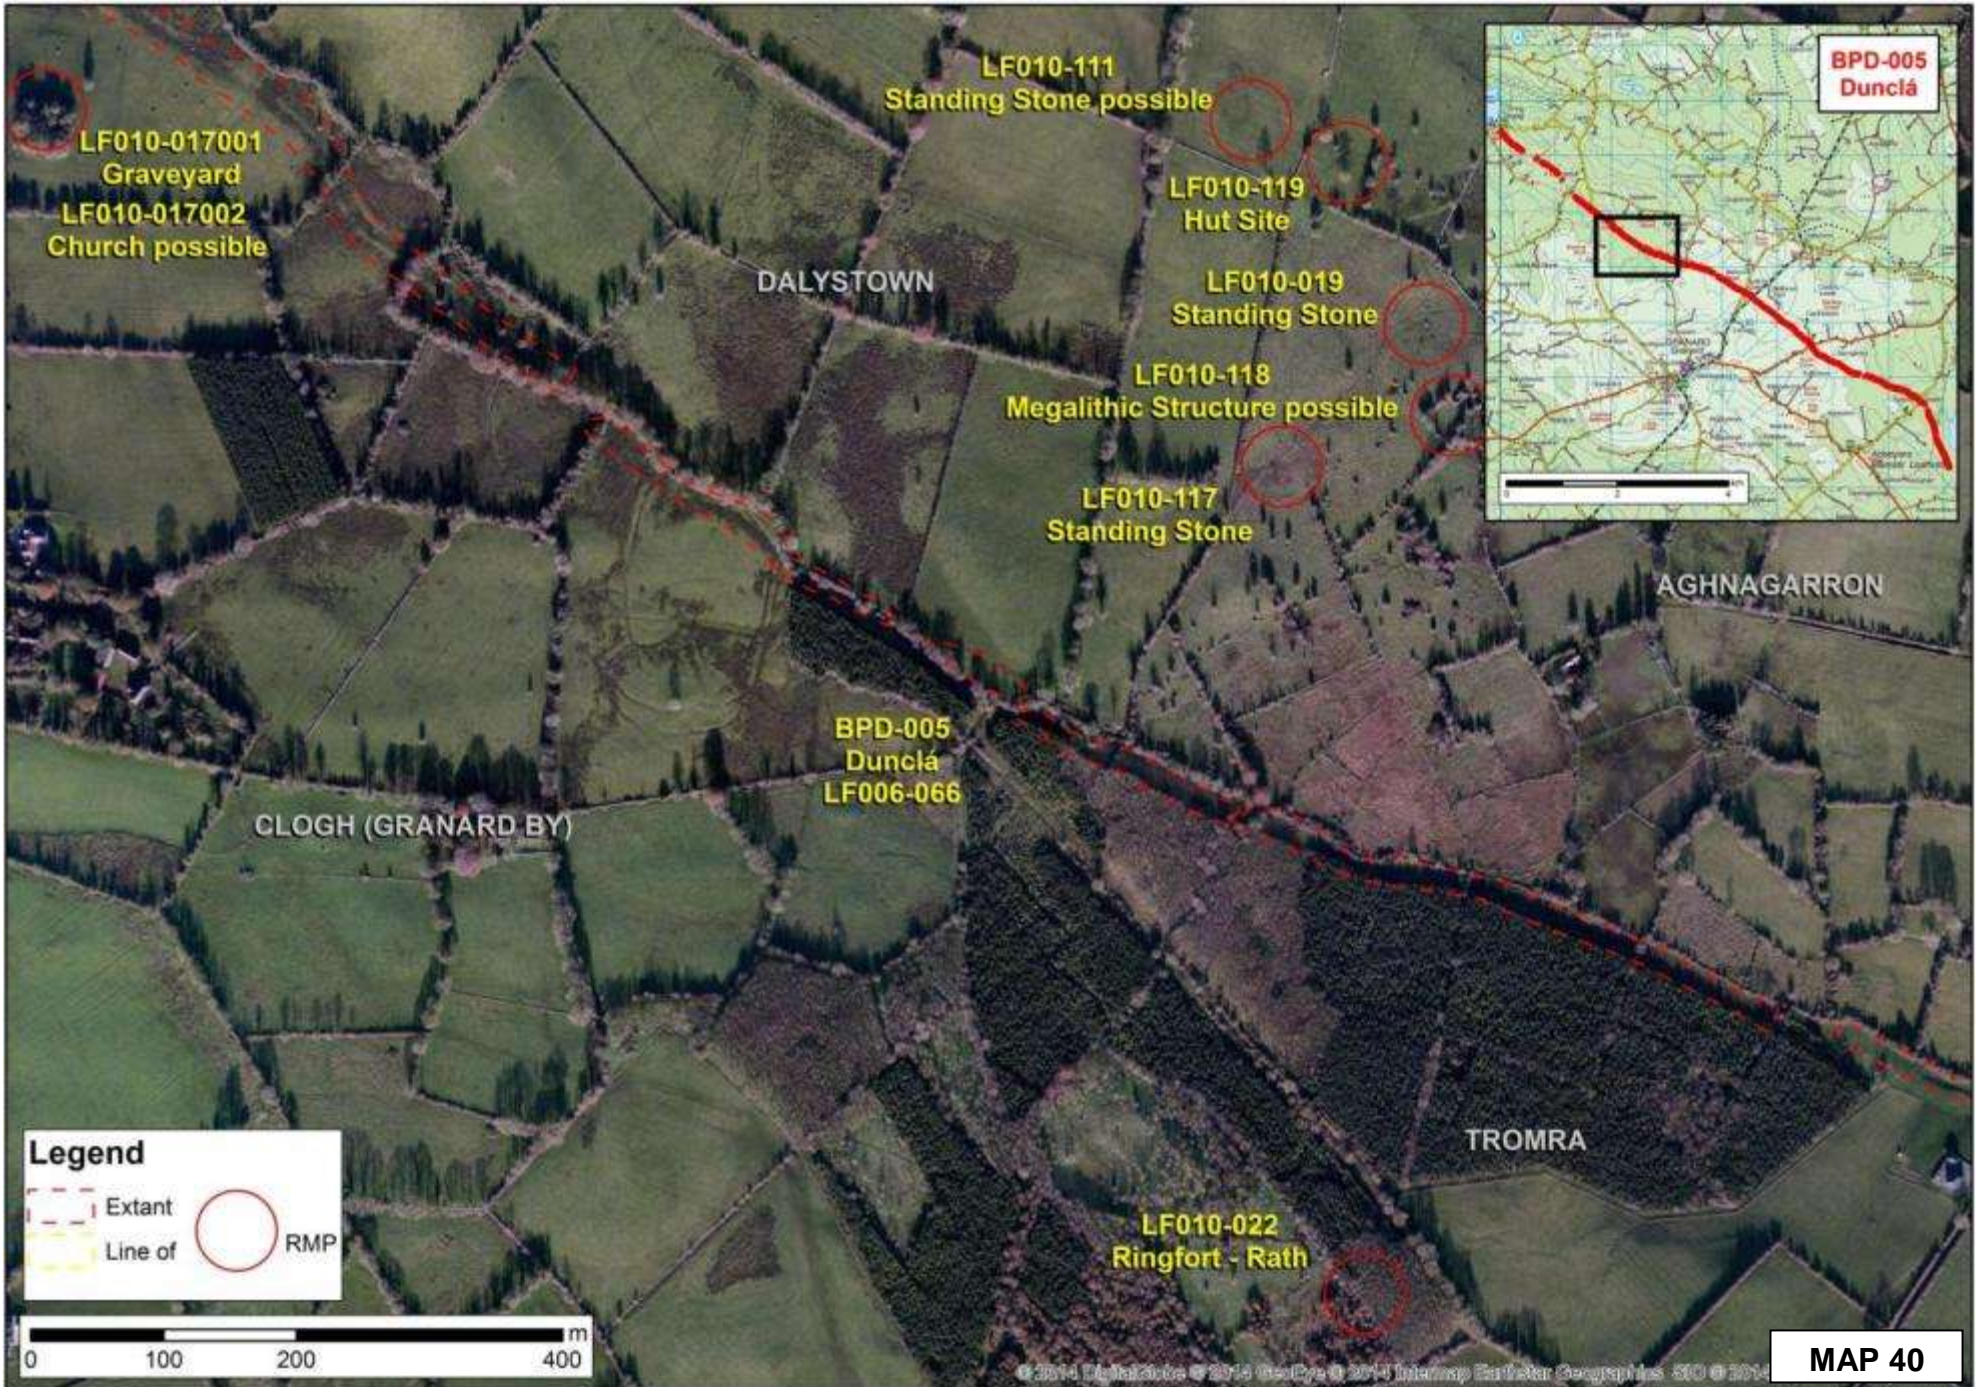

LF006-063
Ringfort - Rath

BPD-005
Dunclá

Legend
RMP

0 100 200 400 m

MAP 37

LF010-124 Ringfort - Rath

LF010-110 Standing Stone

BPD-005
Dunclá

Legend

- Extant
- Line of
- RMP

MAP 48

MAP 49