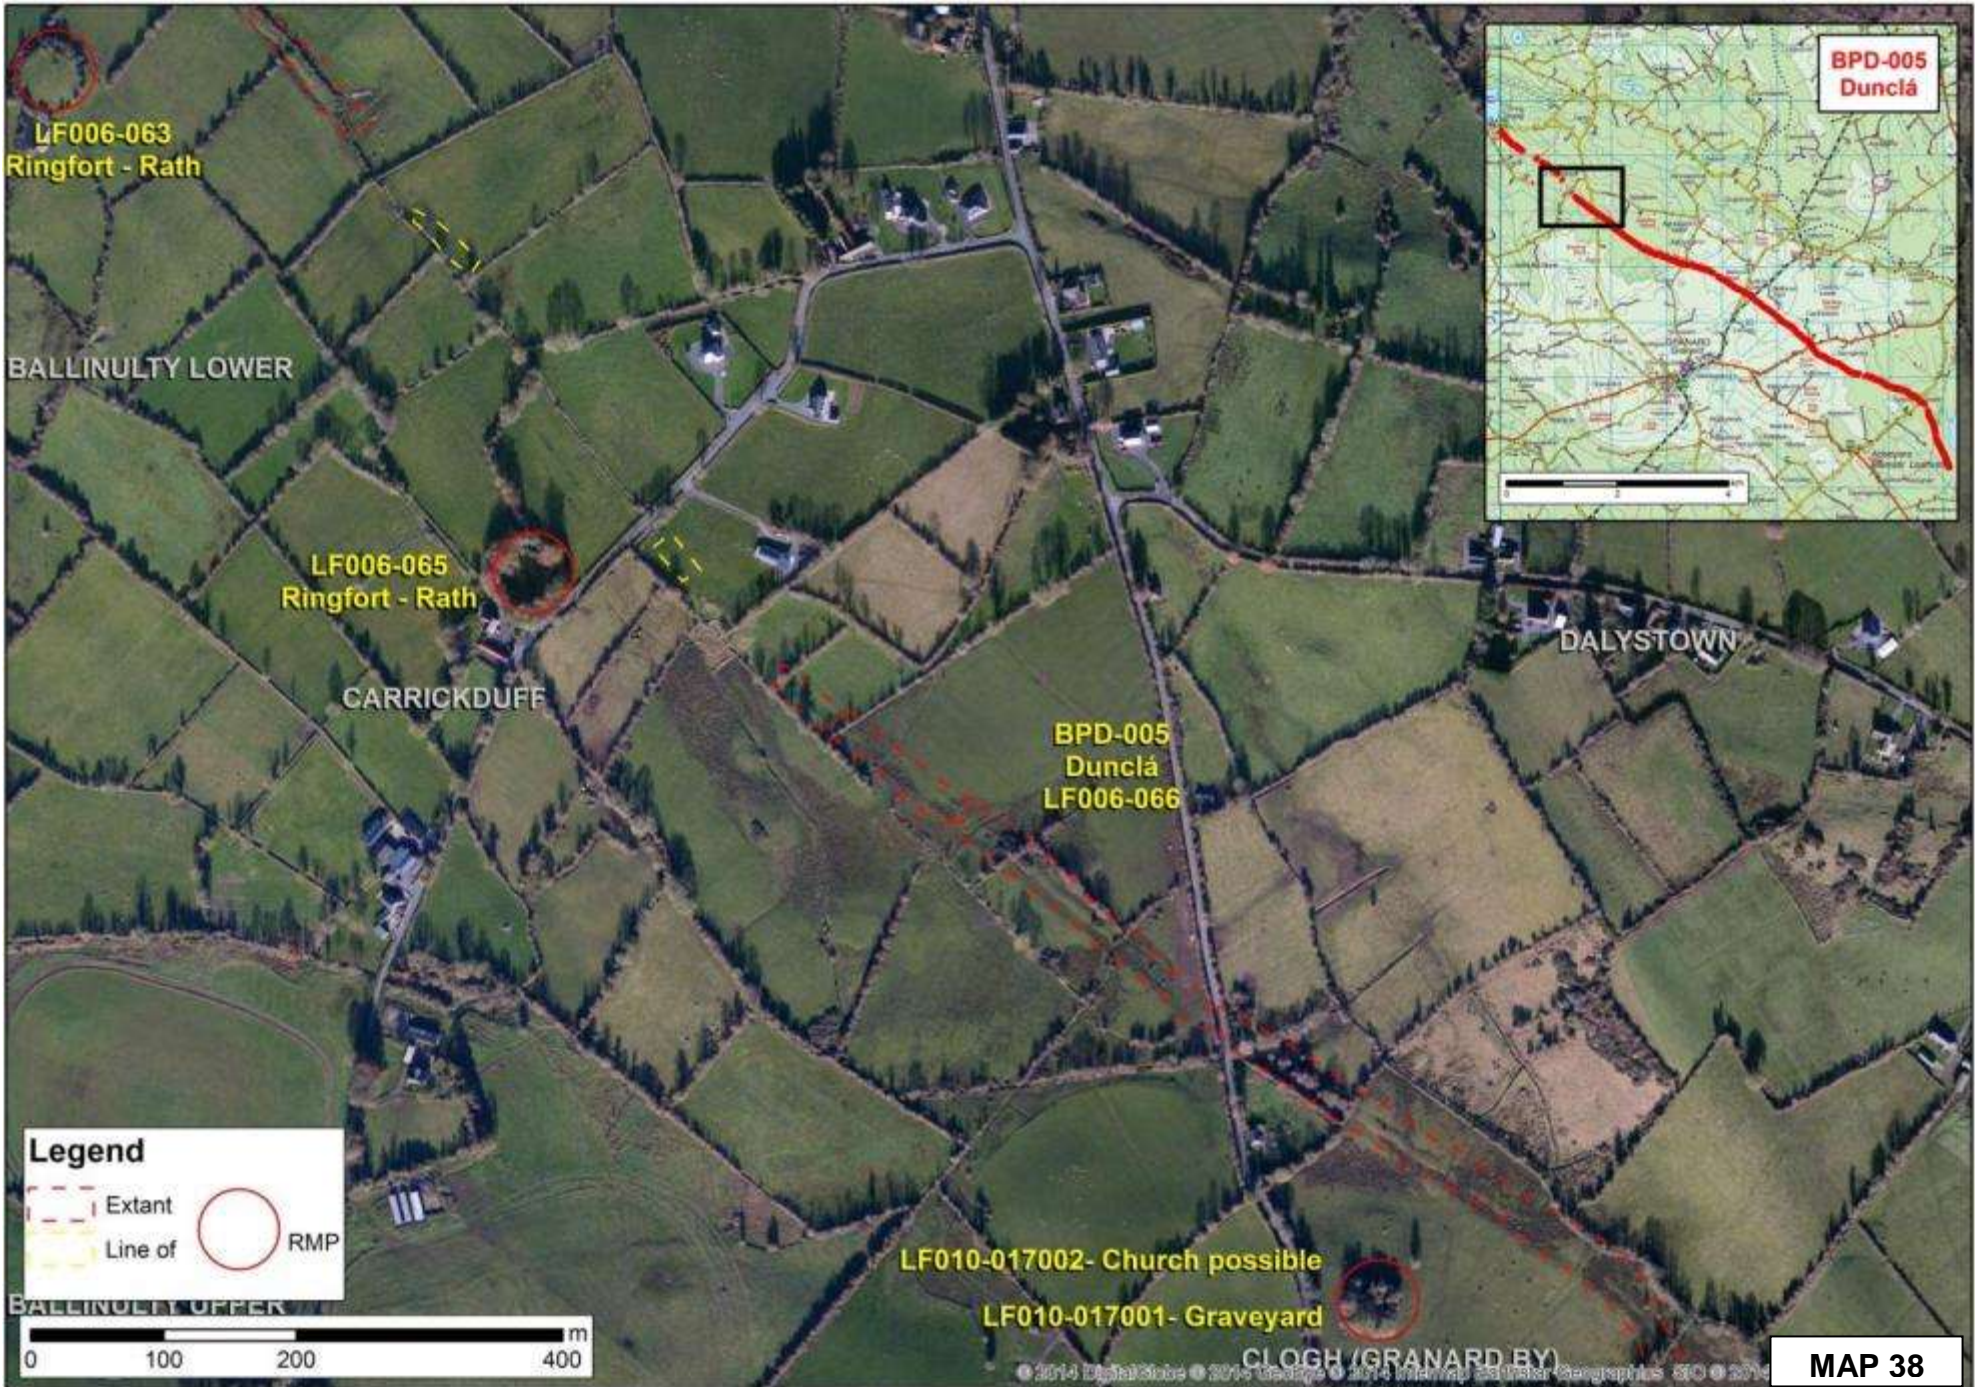

Legend

- Extant
- Line of
- RMP

MAP 36

LF006-057
Castle - Motte

LF006-058
Ringfort - Rath

LF006-059
Ringfort - Rath

LF006-060
Ringfort - Rath

BPD-005
Dubclá
LF006-066

LF006-063
Ringfort - Rath

BPD-005
Dunclá

Legend
RMP

0 100 200 400 m

MAP 37

LF010-124 Ringfort - Rath

LF010-110 Standing Stone

BPD-005
Dunclá

CARTRONBORE

BALLYNACROSS

SPRINGTOWN

Legend

-  Extant
-  RMP
-  Line of

MAP 44

MAP 45

MAP 46

Legend

- Extant
- Line of
- RMP

MAP 48

MAP 49