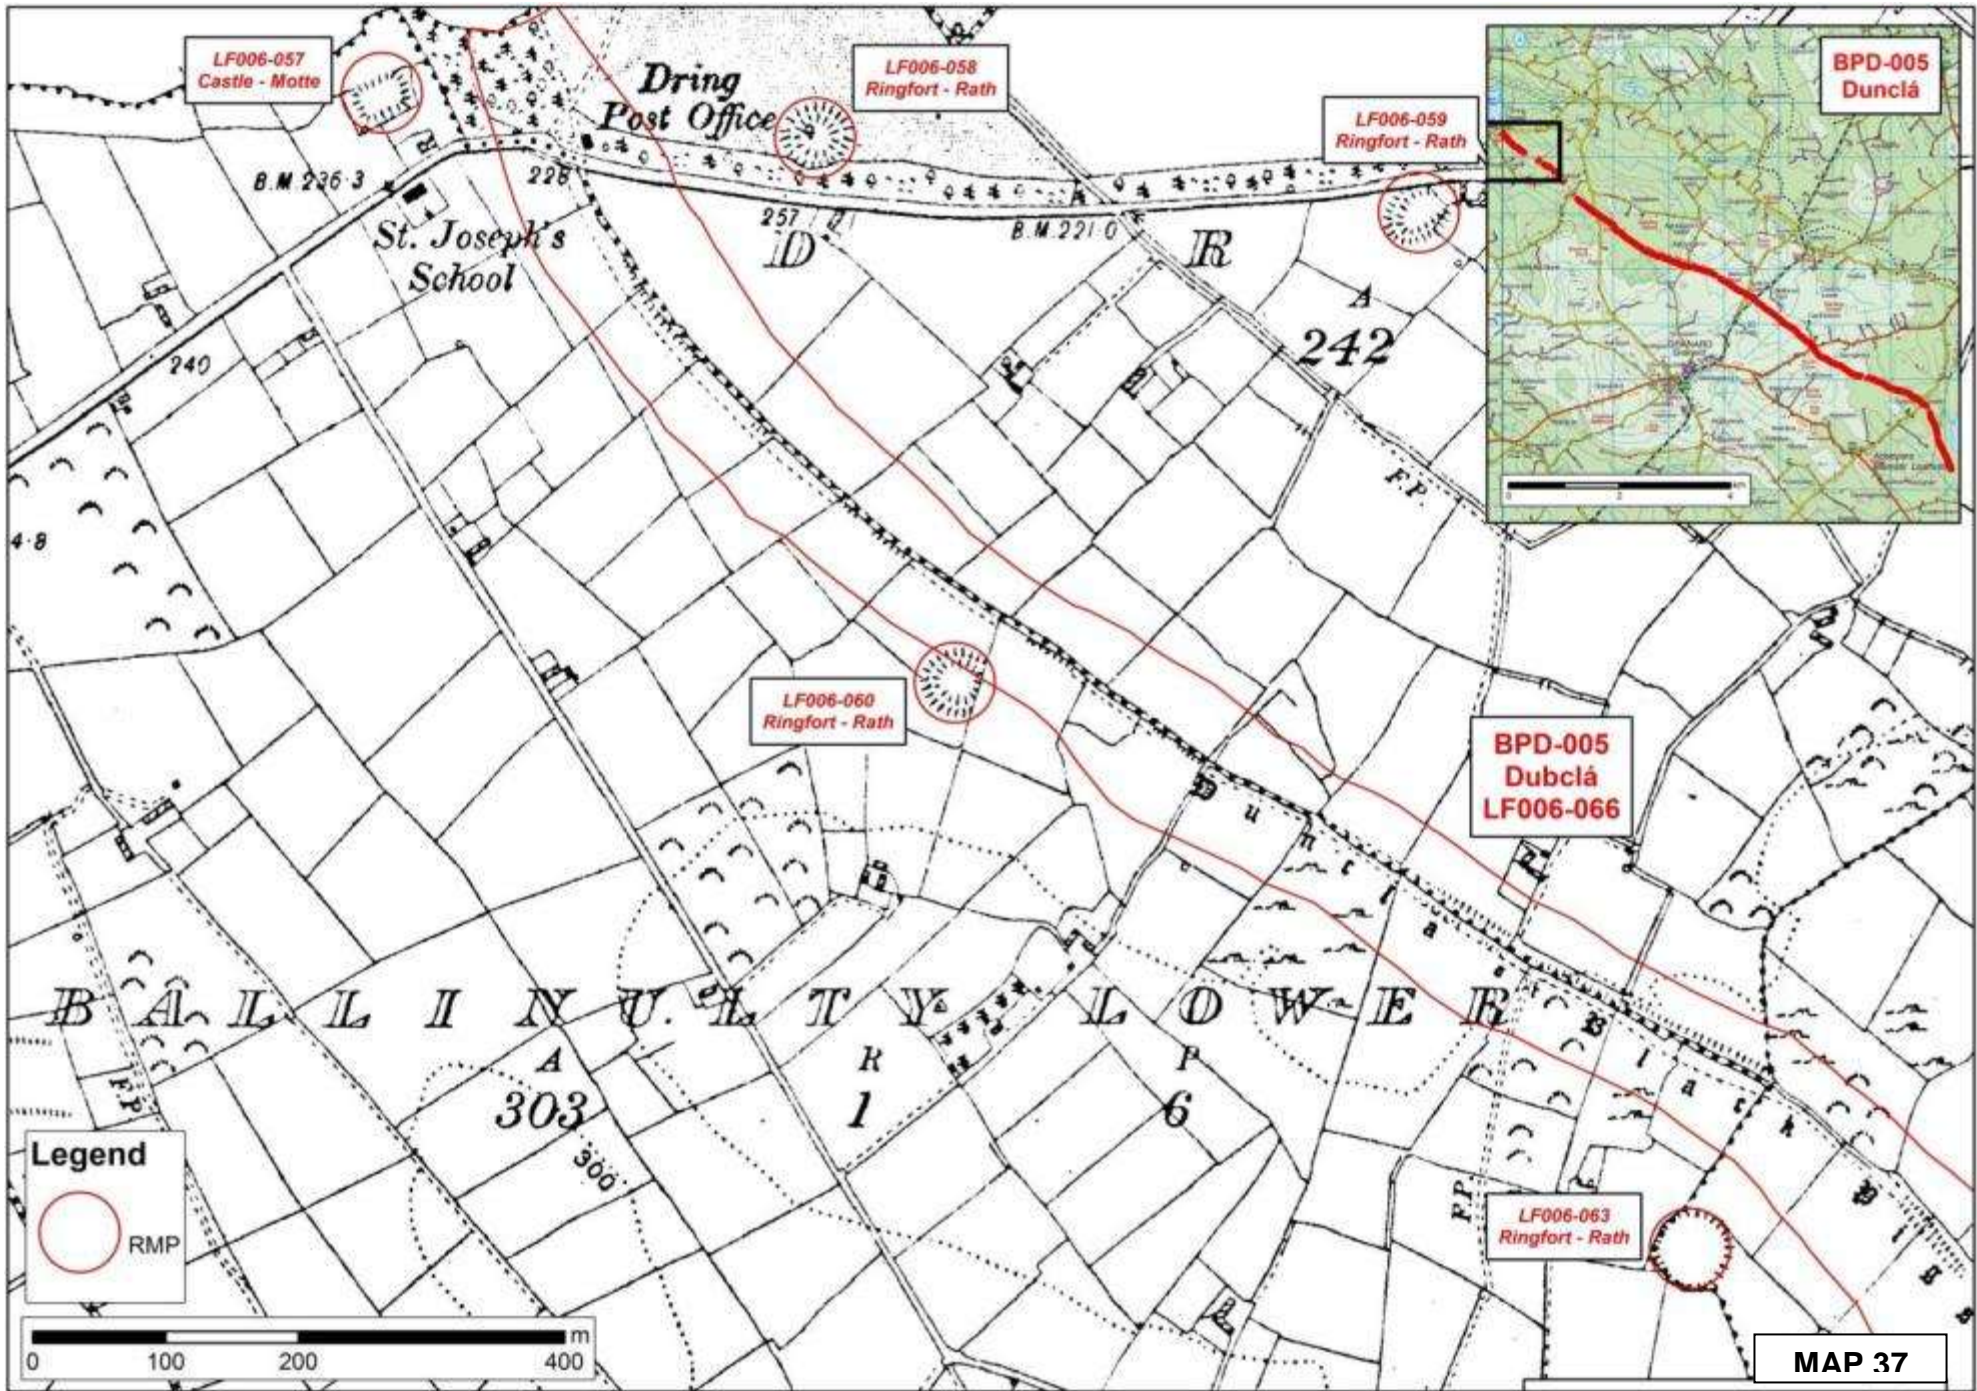

Legend

- Extant
- Line of
- RMP

MAP 36

LF006-057
Castle - Motte

LF006-058
Ringfort - Rath

LF006-059
Ringfort - Rath

LF006-060
Ringfort - Rath

BPD-005
Dubclá
LF006-066

LF006-063
Ringfort - Rath

BPD-005
Dunclá

Legend
RMP

0 100 200 400 m

MAP 37

LF010-124 Ringfort - Rath

LF010-110 Standing Stone

BPD-005
Dunclá

CARTRONBORE

BALLYNACROSS

SPRINGTOWN

Legend

-  Extant
-  RMP
-  Line of

MAP 44

MAP 45

MAP 46

Legend

- Extant
- Line of
- RMP

MAP 48

MAP 49