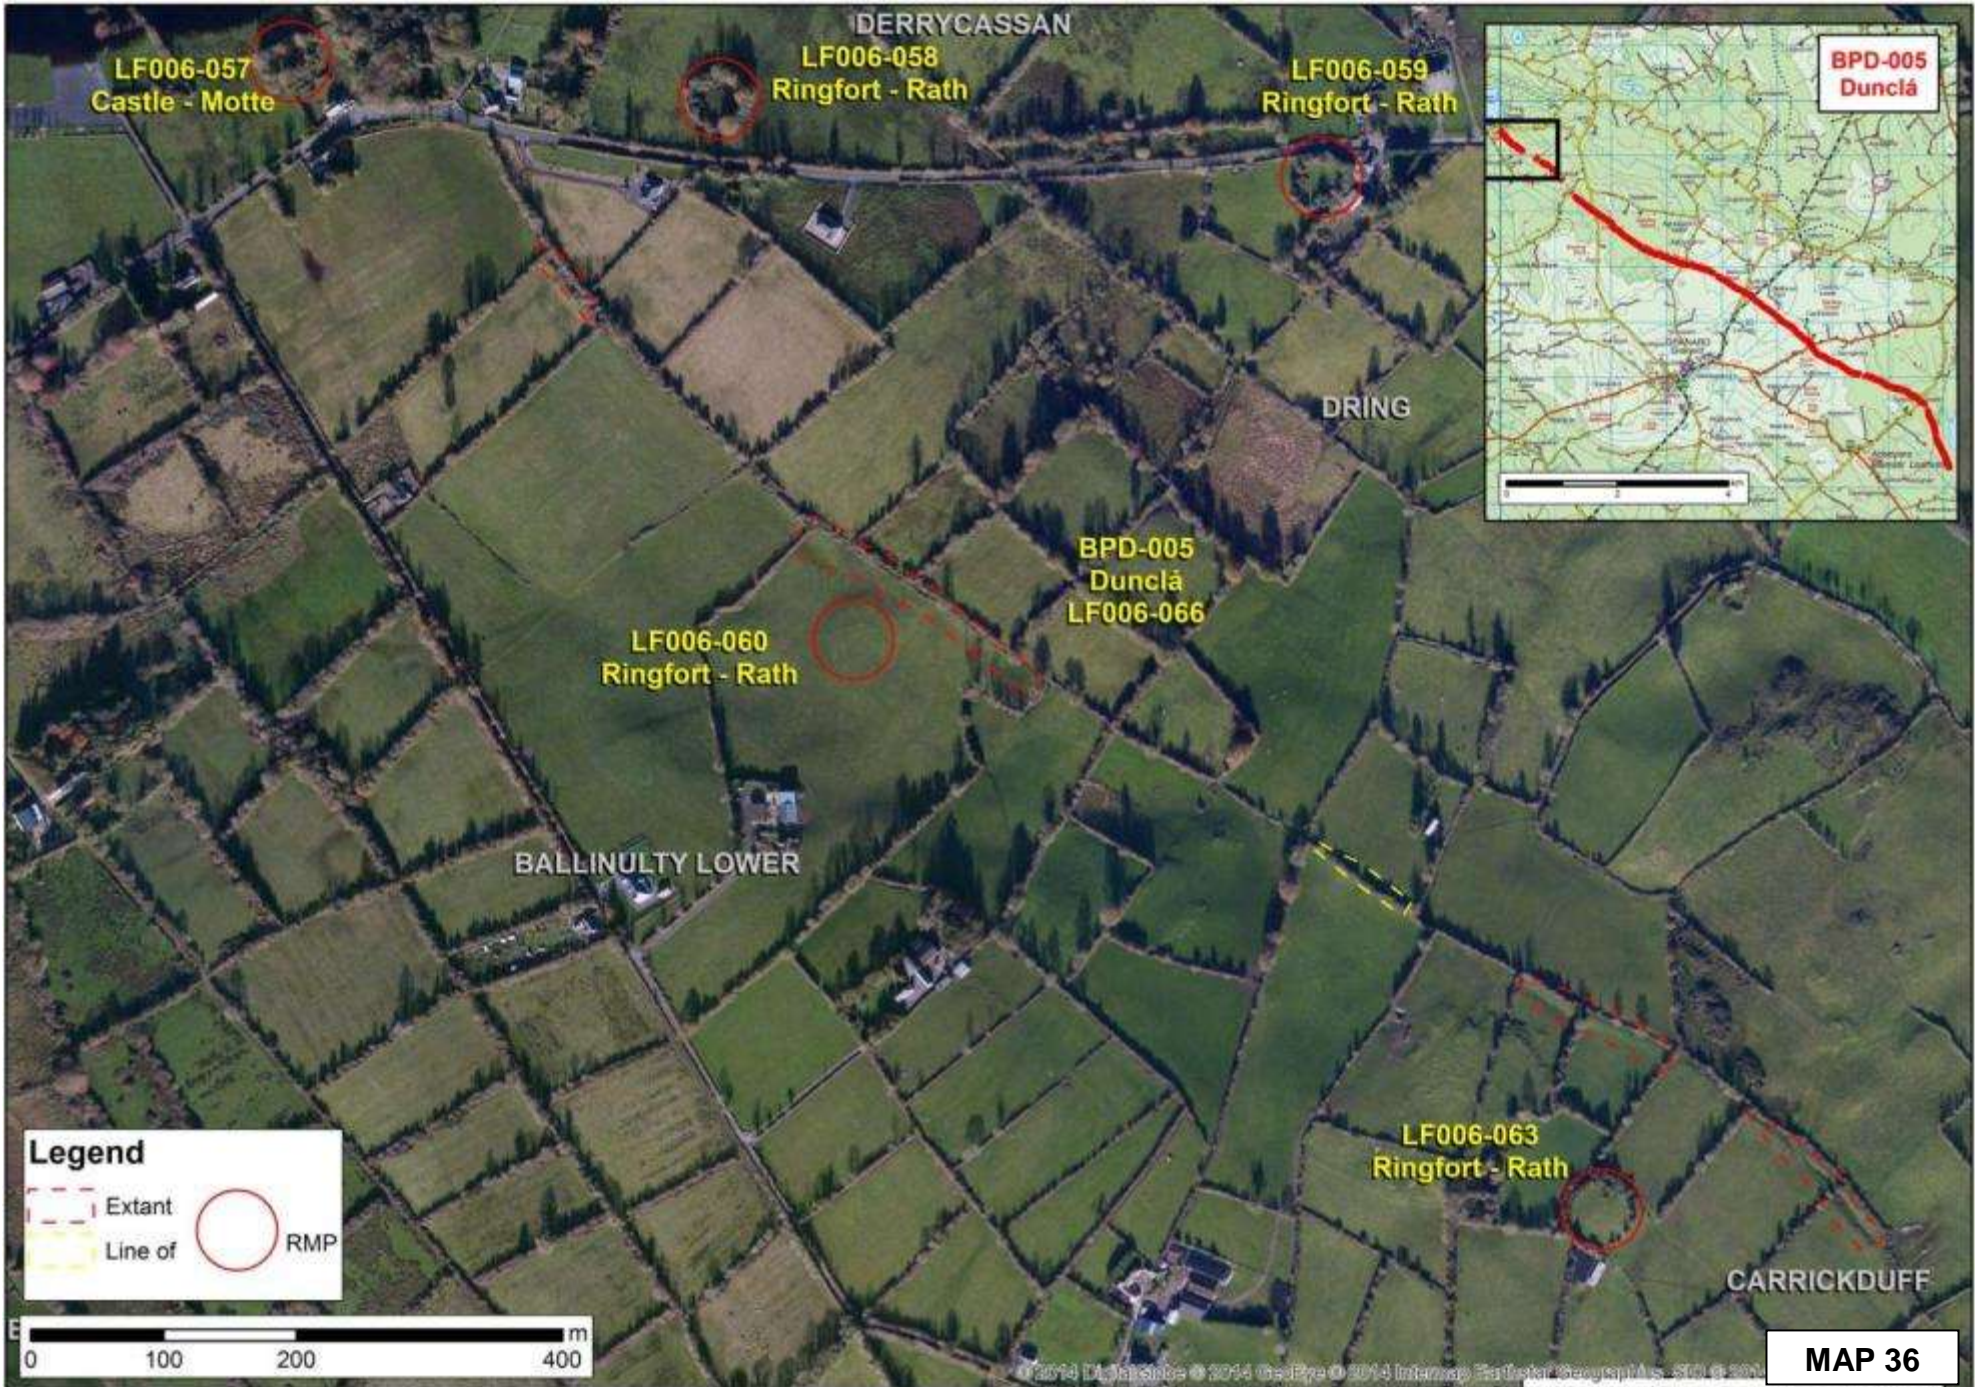

Legend

- Extant
- Line of
- RMP

MAP 36

LF006-057
Castle - Motte

LF006-058
Ringfort - Rath

LF006-059
Ringfort - Rath

LF006-060
Ringfort - Rath

BPD-005
Dubclá
LF006-066

CARTRONBORE

BALLYNACROSS

SPRINGTOWN

Legend

-  Extant
-  RMP
-  Line of

MAP 44

MAP 45

MAP 46

Legend

- Extant
- Line of
- RMP

MAP 48

MAP 49