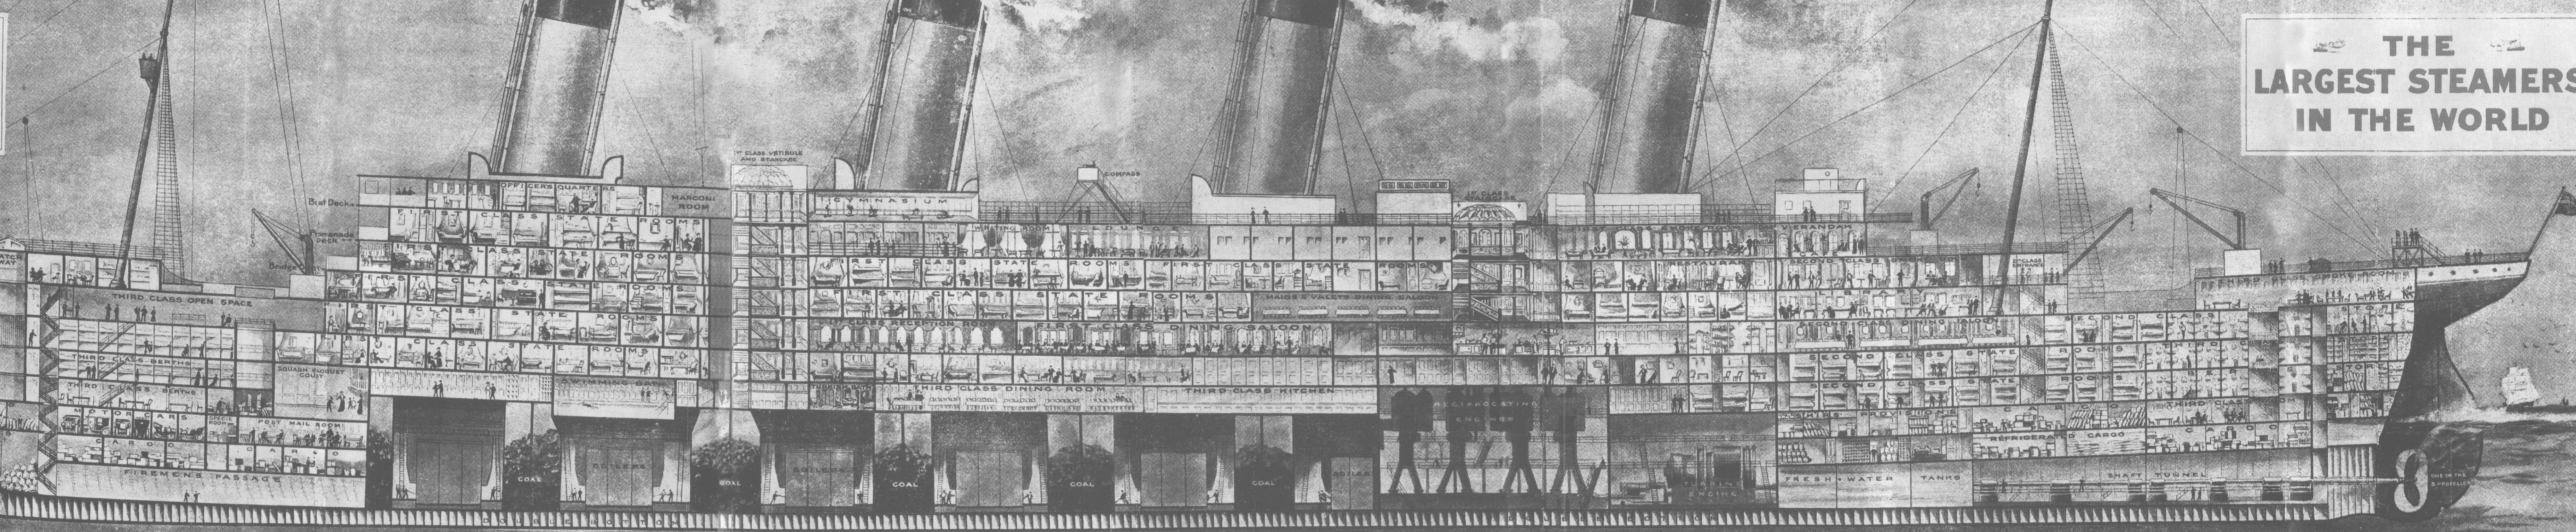

WHITE STAR STEAMERS
"OLYMPIC" & "TITANIC"
EACH 45,000 TONS

THE LARGEST STEAMERS
IN THE WORLD

LONGFORD AND THE TITANIC 1912-2012