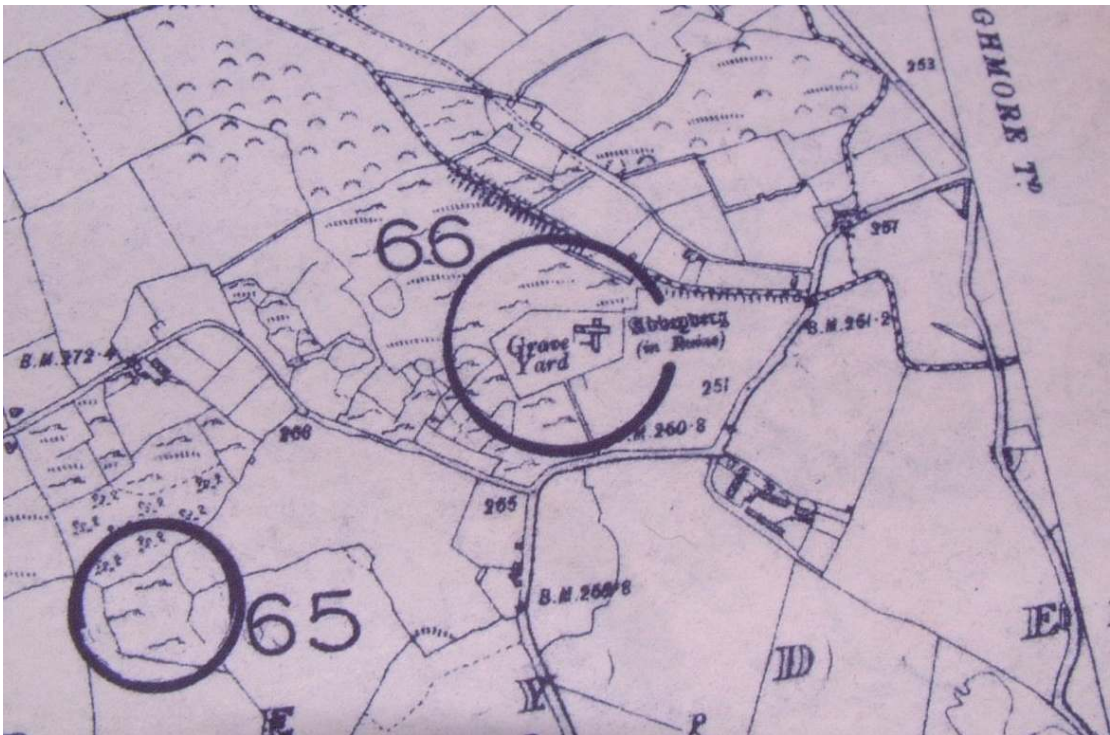

County Longford Graveyard Inventory

Name of Fieldworker & Date of Audit	Jimmy Lennon: July 2005
Name of Graveyard	Abbeyderg
Dedication	Saint Peter
Townland	Abbeyderg
Parish	Carrickedmond
Diocese	Ardagh & Clonmacnoise RC & Ardagh, Elphin & Kilmore C of I
County	Longford
Nearest National Primary National Secondary or Regional Road.	R397
Current Status	Open
Graveyard Description	Church ruins, old foundations, stone artefacts. Stone Altar where mass is celebrated on 'Cemetery Sunday' in July each year.
Denomination	RC & C of I
Place of Worship	No
Pattern Day	No
Owner	Longford County Council
Number of inscribed memorials	105
Date of oldest inscription	<i>Margaret Derwan alias McCormick deceased Dec. ye 22nd 1733</i>
Date of latest inscription	<i>William Lennon, Corlea, died Nov. 12th 2004</i>
Access	Public
Access Form	Tar
Gateways & Stiles	1 large wrought iron gate and 1 small turnstile gate
Wheelchair Access	Yes
Parking Space	None
Pathways	Tar pathways
Boundary Type	Stonewall.
Boundary Condition	Good.
Terrain	Mixed
Growth of vegetation	A few mature yew trees
Overall condition	Very good
Historical Ruins or Artefacts	Ruins of Augustinian monastery
Directional Signage	Yes
Directional Signage condition	Good
Information Panels and their condition	None
Signs of vandalism	None
Area Engineer	Longford County Council Sanitary and Environment Dept. Tel. 043- 43356
Recorded in Irish Church Temporalities Commission Report for Period 1869- 80	Yes
RMP Number	LFO-18-06601 Abbey LFO18 – 06602 Graveyard

Abbeyderg Cemetery

Entrance

Church

Calvary

Artefact

Overview

RMP Map.