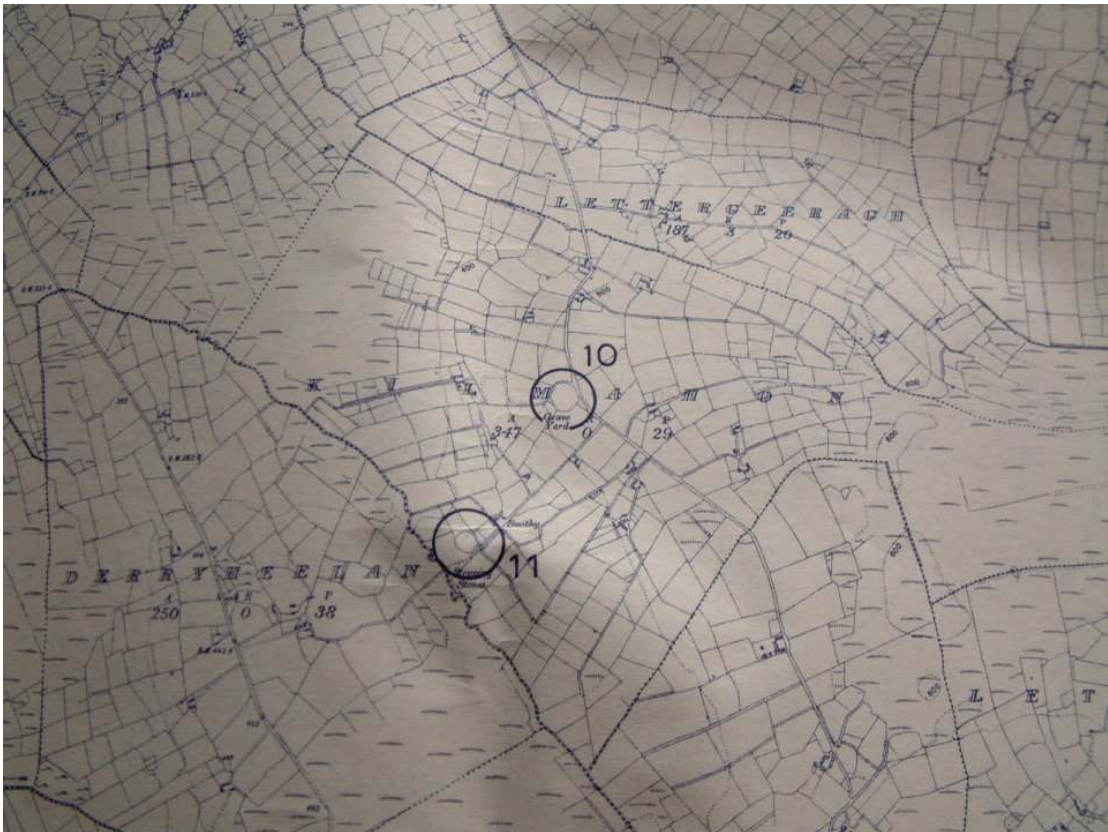

Kilmahon Cemetery

Main Entrance

Stone Stile

Section of Boundary Wall

Overview {Limited}

Area utilised for parking.

RMP Map.